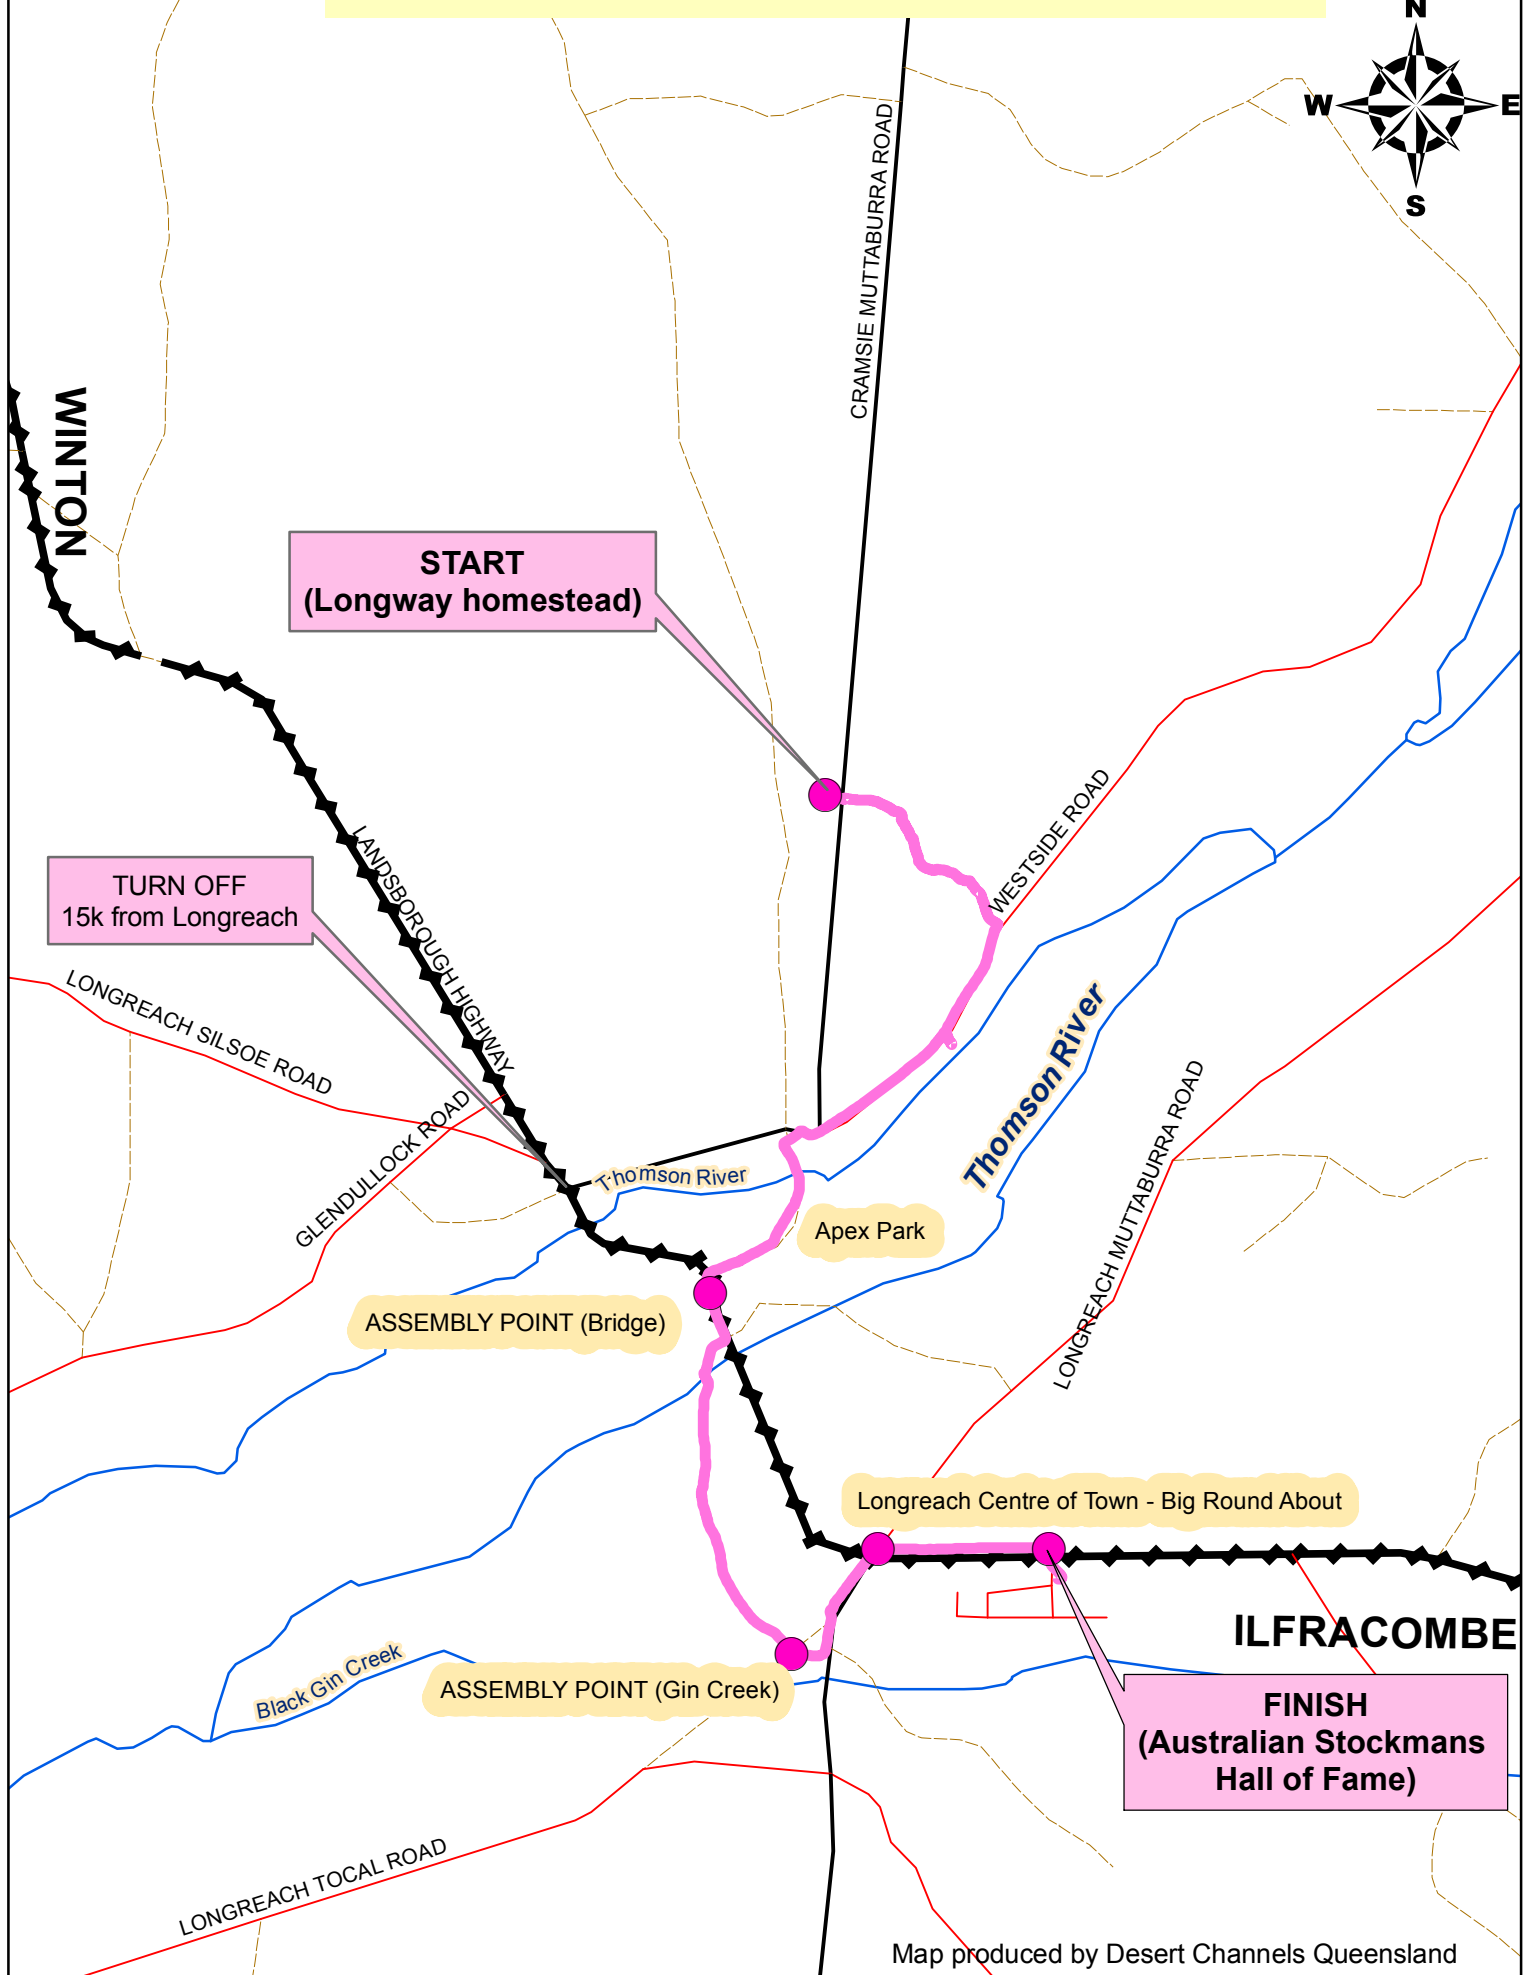

2010 Pink Ride in The Outback (Longway to Stockmans Hall of Fame)

START
(Longway homestead)

TURN OFF
15k from Longreach

ASSEMBLY POINT (Bridge)

ASSEMBLY POINT (Gin Creek)

Apex Park

Longreach Centre of Town - Big Round About

FINISH
(Australian Stockmans
Hall of Fame)